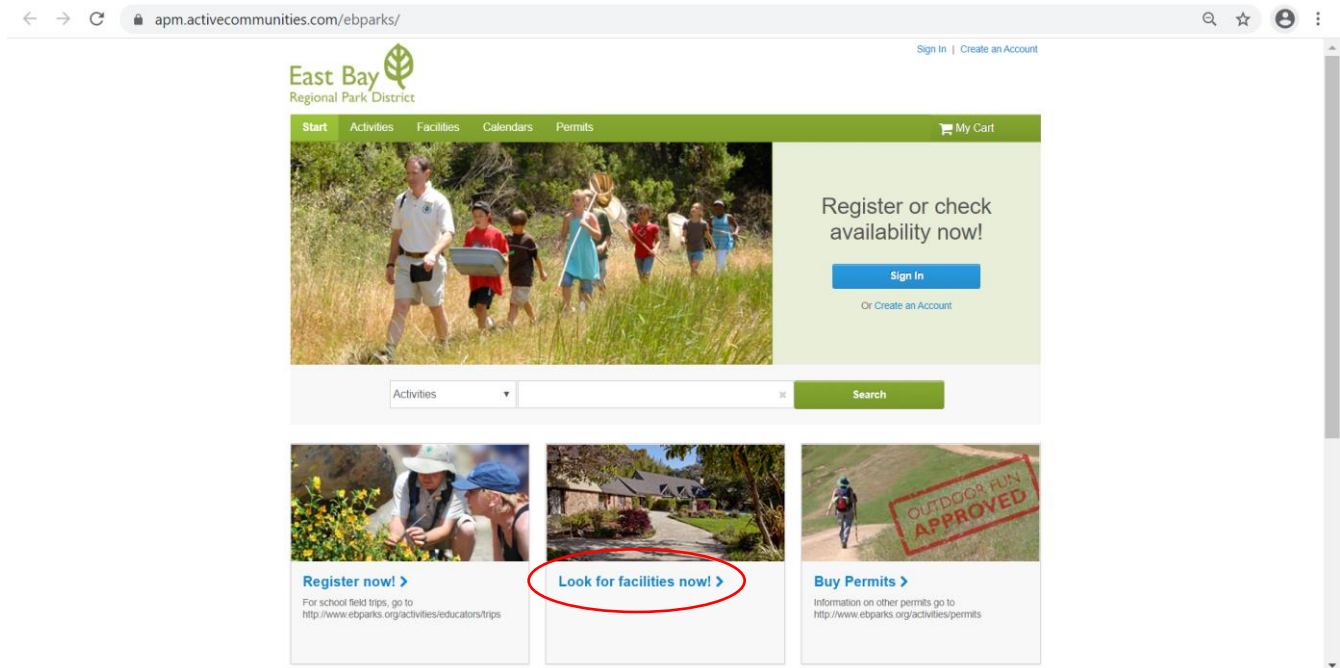

How to Search for Available Dates last updated 6.24.20

Brazilian Room | Temescal Beach House | Fern Cottage | MLK Jr. Shoreline Center

Step One: Visit <https://apm.activecommunities.com/ebparks> (if you get the mobile site version because you're on a mobile device, tap on "full site" for full functionality)

Step Two: Click on "Look for facilities now!"

Step Three: Click on "View Facilities"

(continued on back side)

How to Search for Available Dates last updated 6.24.20

Brazilian Room | Temescal Beach House | Fern Cottage | MLK Jr. Shoreline Center

(continued from front side)

Step Four: Under the Facility Type drop-down menu, check the box for “Indoor Facility”, then “view availability” for the facility you are searching dates for.

East Bay Regional Park District

Step Five: Click on “<” or “>” to the month you’re searching for. Be sure the available time slots match the time slots that are listed on our rate sheets at the Brazilian Room (<https://www.ebparks.org/activities/corpfamily/br/#rates>). Only one event per day is booked at Temescal Beach House, Fern Cottage, and MLK Shoreline Center, so if the entire day is unavailable, then the date is unavailable. If you are not sure, please call or email us, and we can confirm for you!