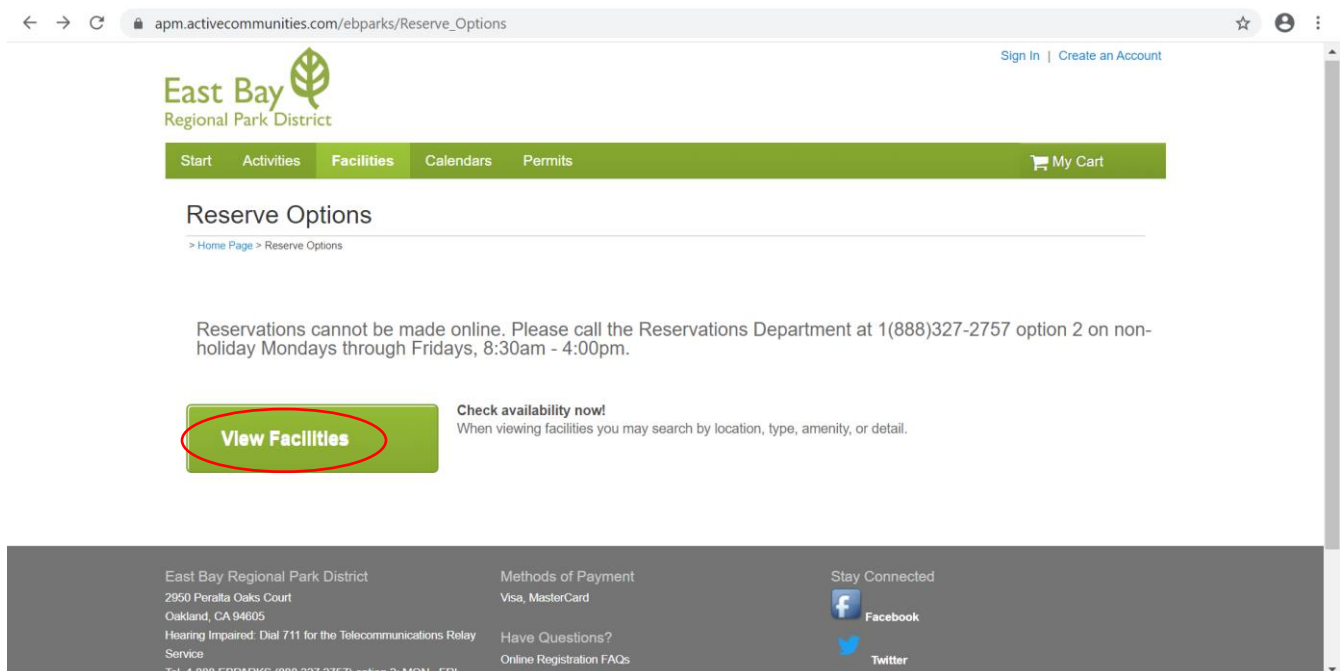

How to Search for Available Dates last updated 6.24.20

Brazilian Room | Temescal Beach House | Fern Cottage | MLK Jr. Shoreline Center

Step One: Visit <https://apm.activecommunities.com/ebparks> (if you get the mobile site version because you're on a mobile device, tap on "full site" for full functionality)

Step Two: Click on "Look for facilities now!"

Step Three: Click on "View Facilities"

(continued on back side)

How to Search for Available Dates last updated 6.24.20

Brazilian Room | Temescal Beach House | Fern Cottage | MLK Jr. Shoreline Center

(continued from front side)

Step Four: Under the Facility Type drop-down menu, check the box for “Indoor Facility”, then “view availability” for the facility you are searching dates for.

East Bay Regional Park District