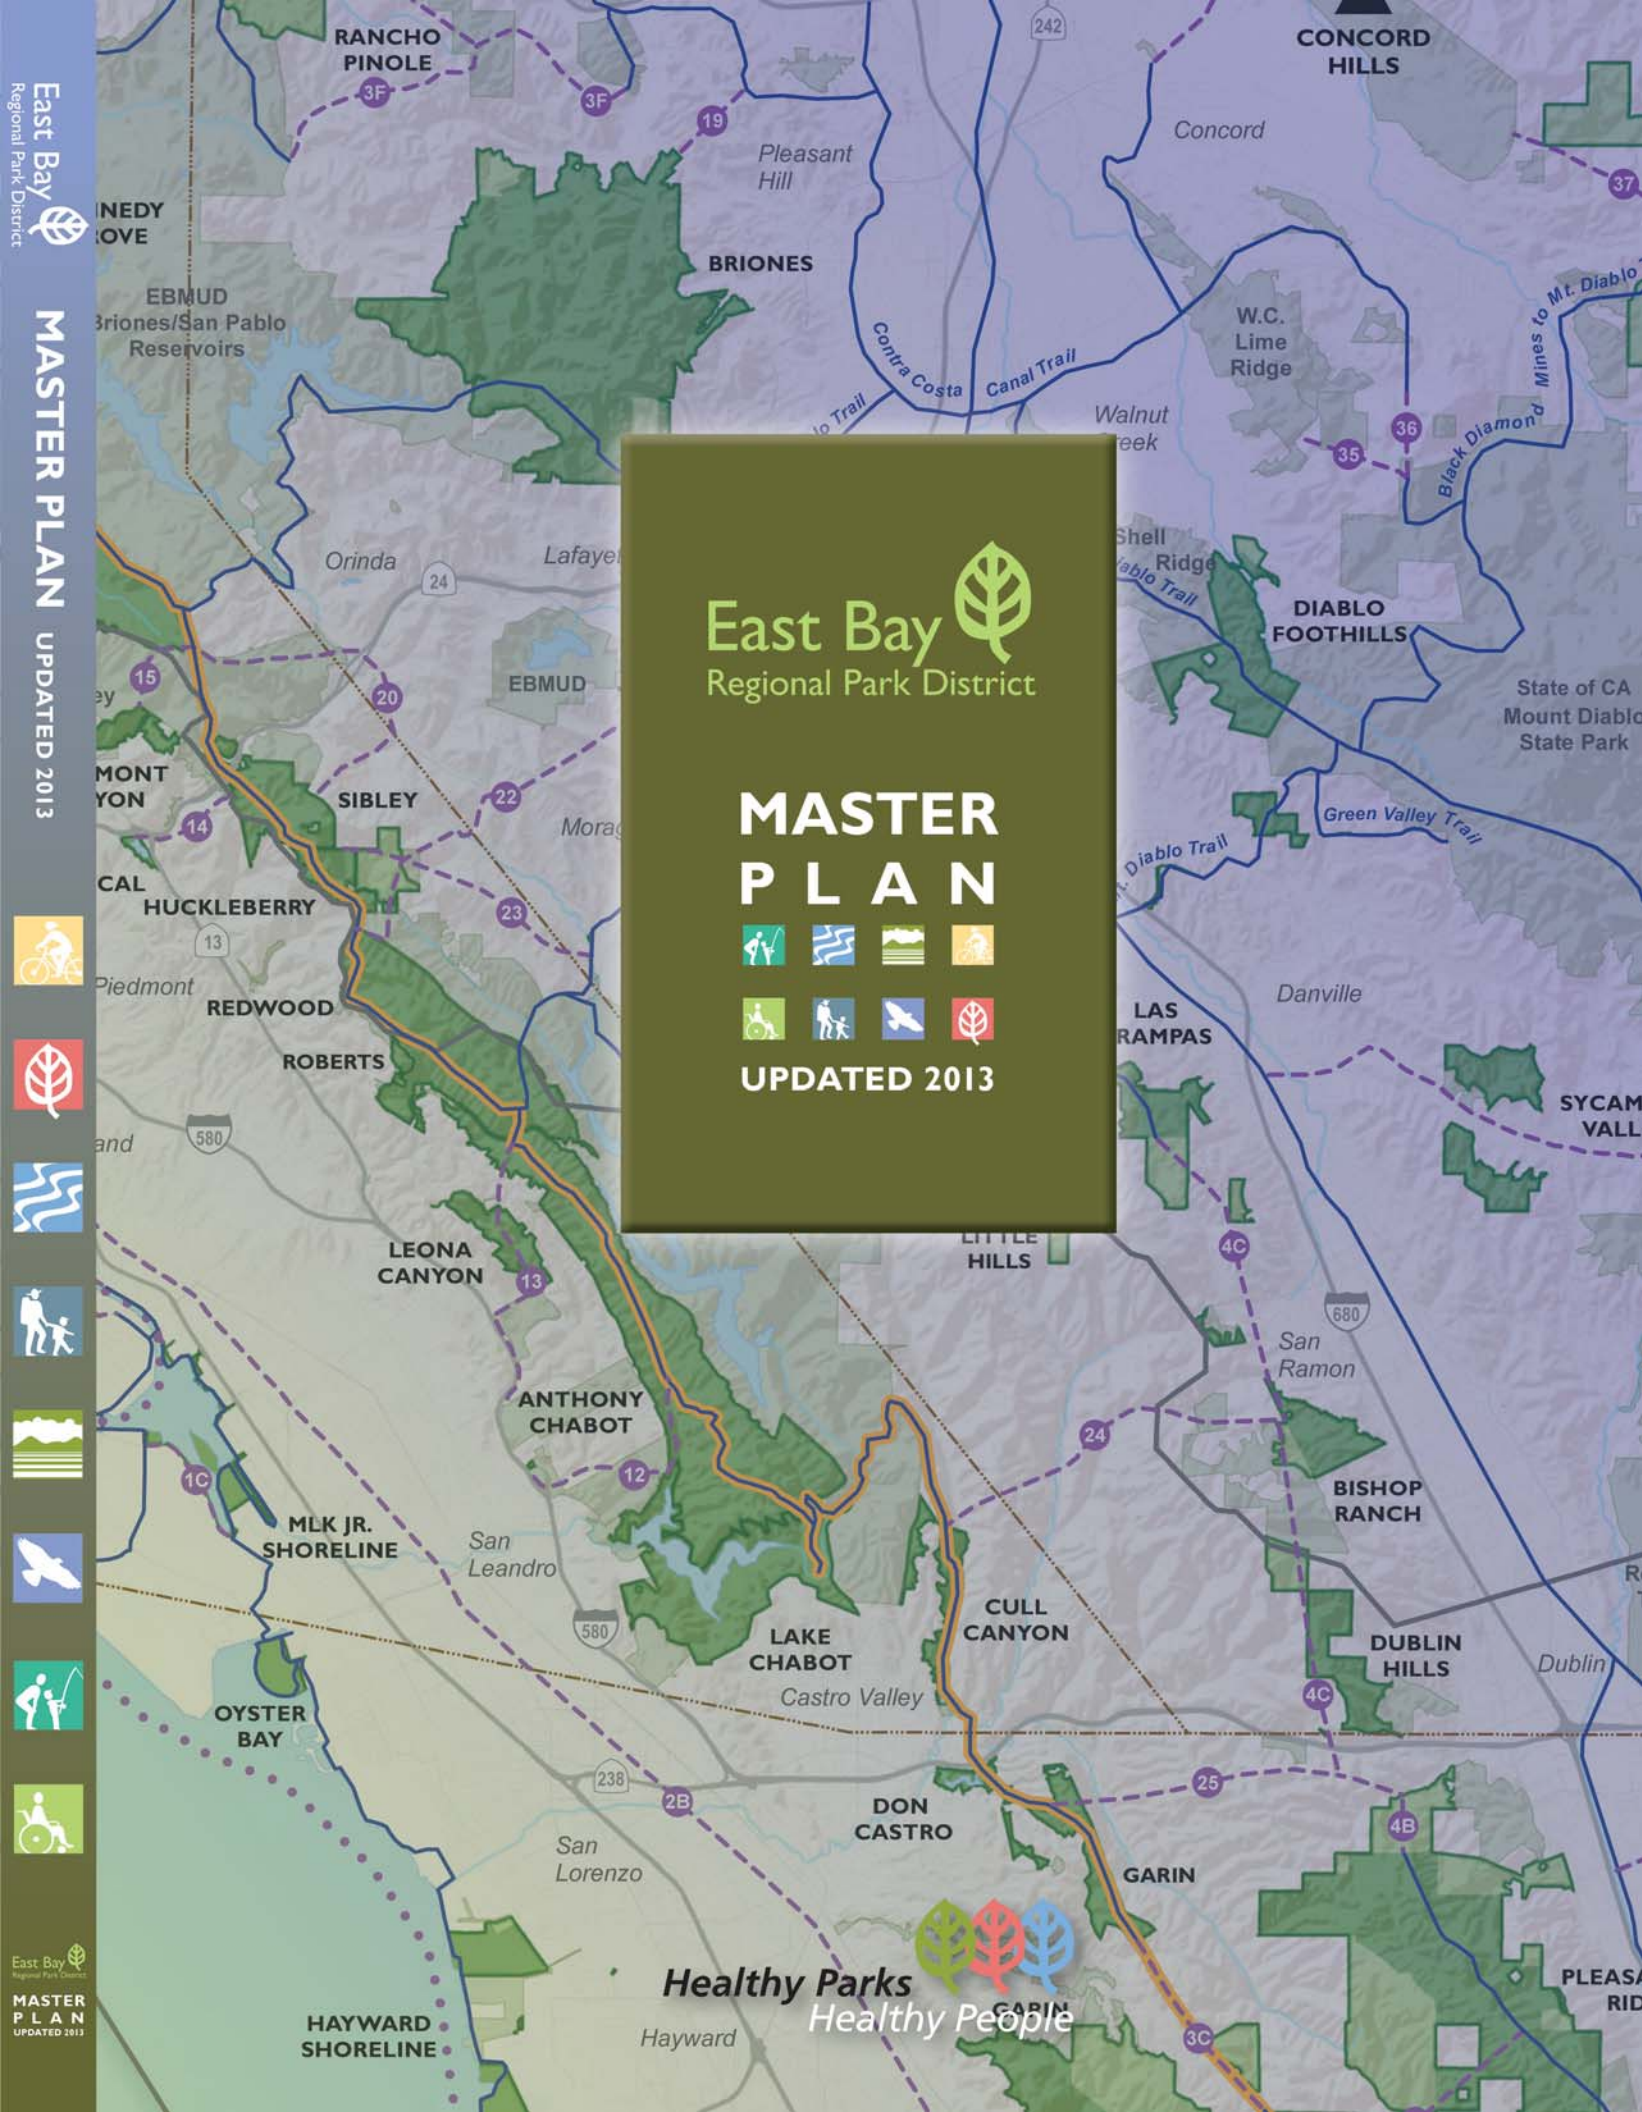

East Bay 
Regional Park District

**MASTER
PLAN**

UPDATED 2013

Healthy Parks
Healthy People