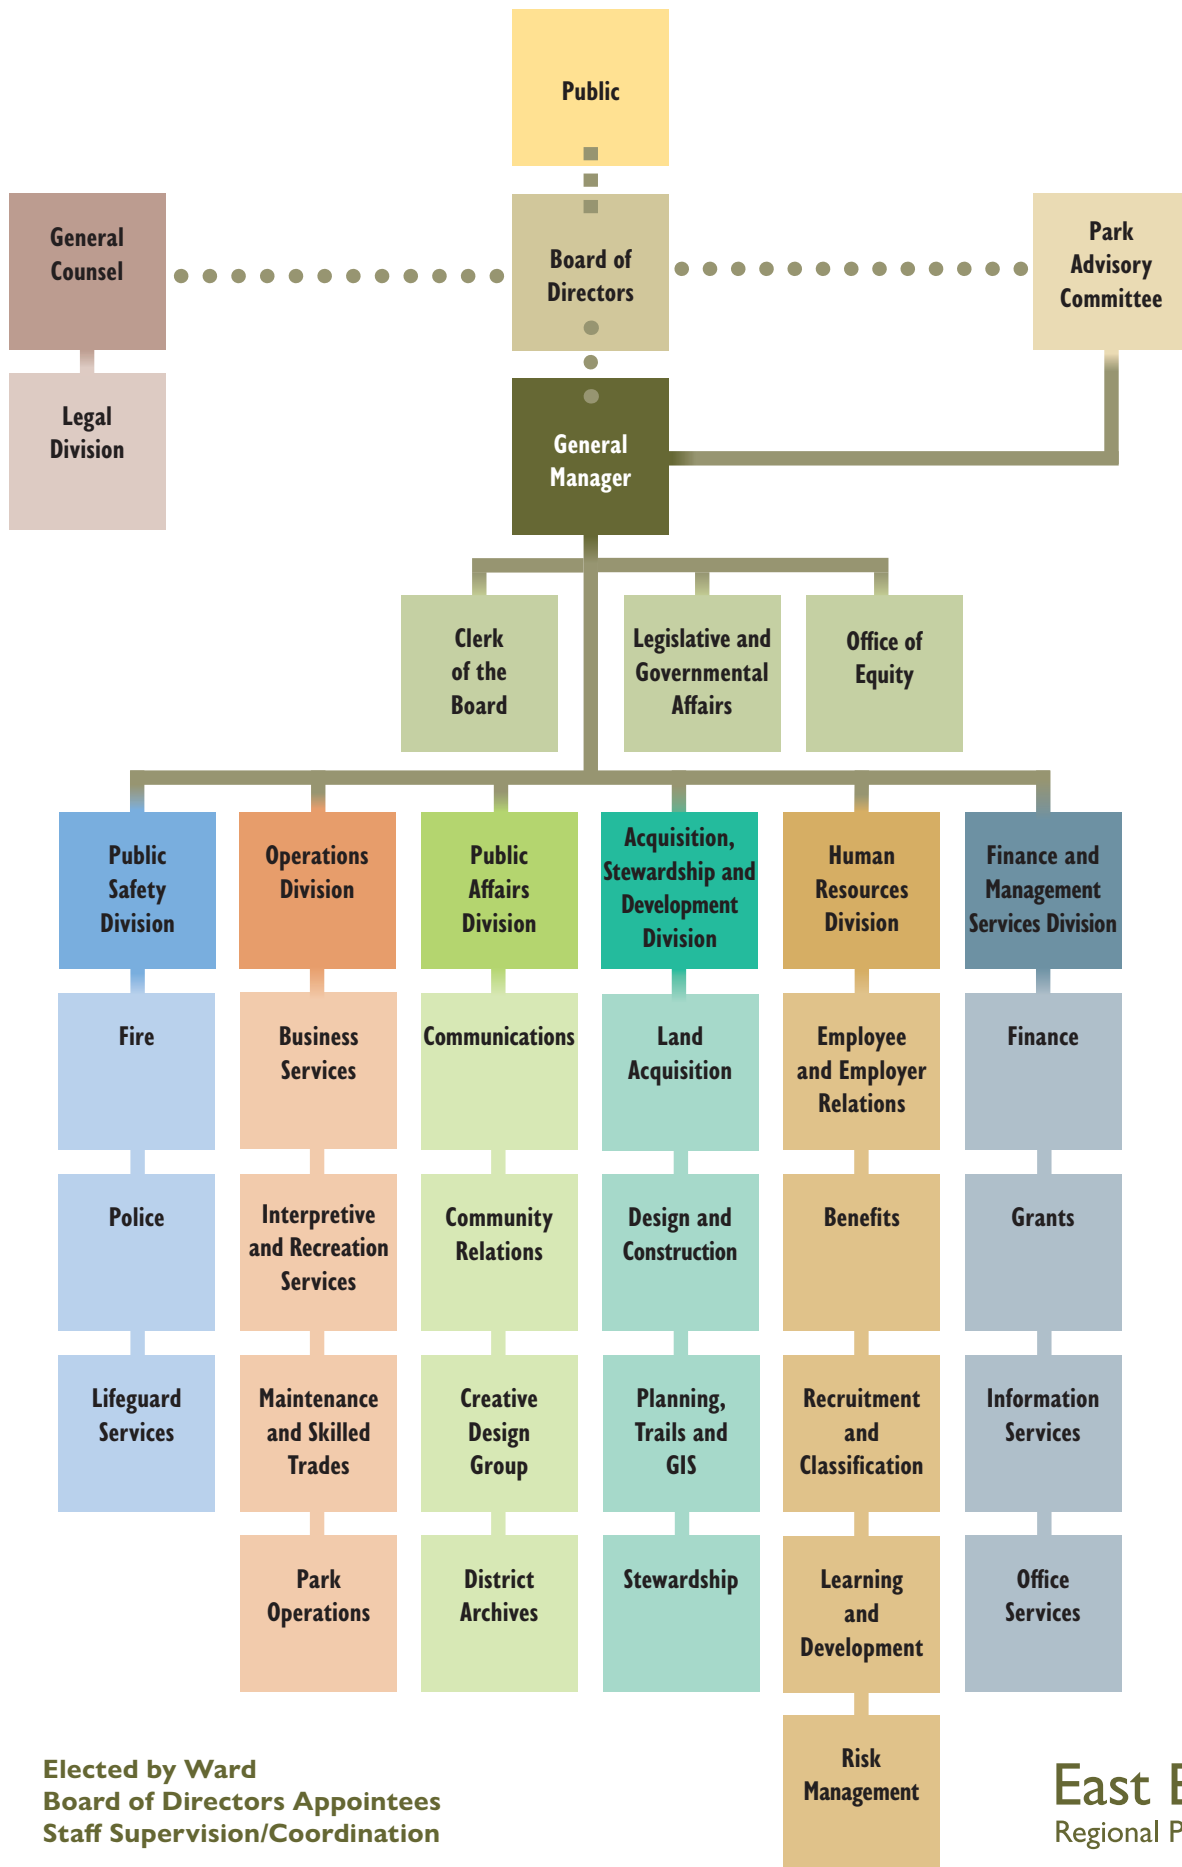

EAST BAY REGIONAL PARK DISTRICT ORGANIZATION CHART

- ■ ■ Elected by Ward
- ● ● Board of Directors Appointees
- Staff Supervision/Coordination