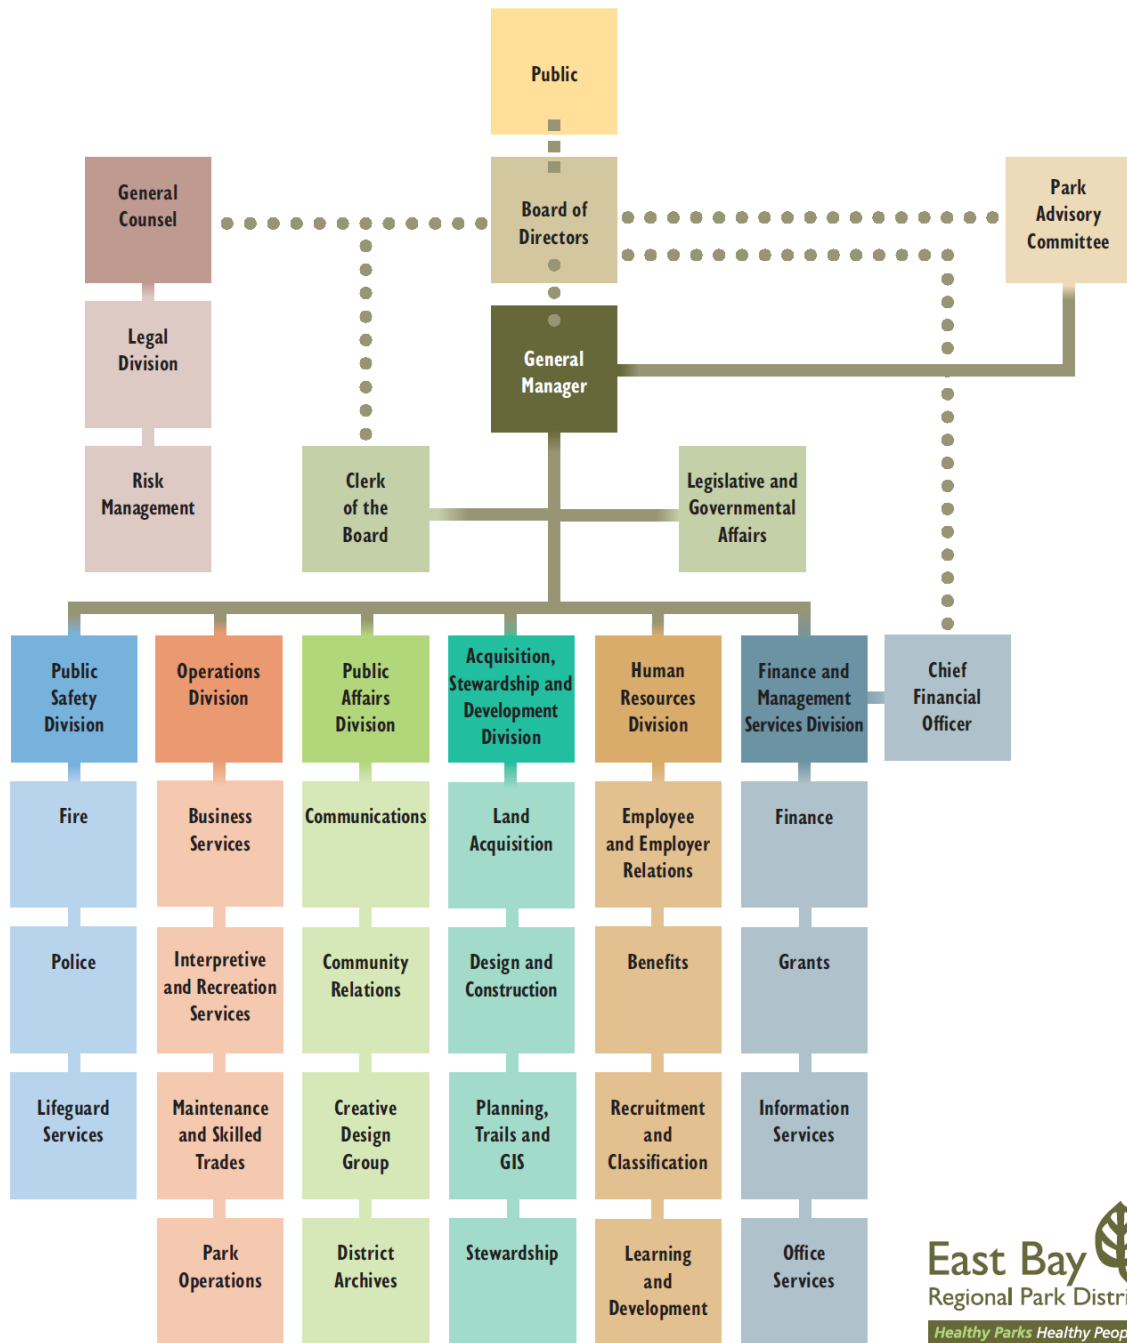

EAST BAY REGIONAL PARK DISTRICT ORGANIZATION CHART

Elected by Ward: ■ ■ ■
 Board of Directors Appointees: ● ● ●
 Staff Supervision/Coordination: ———