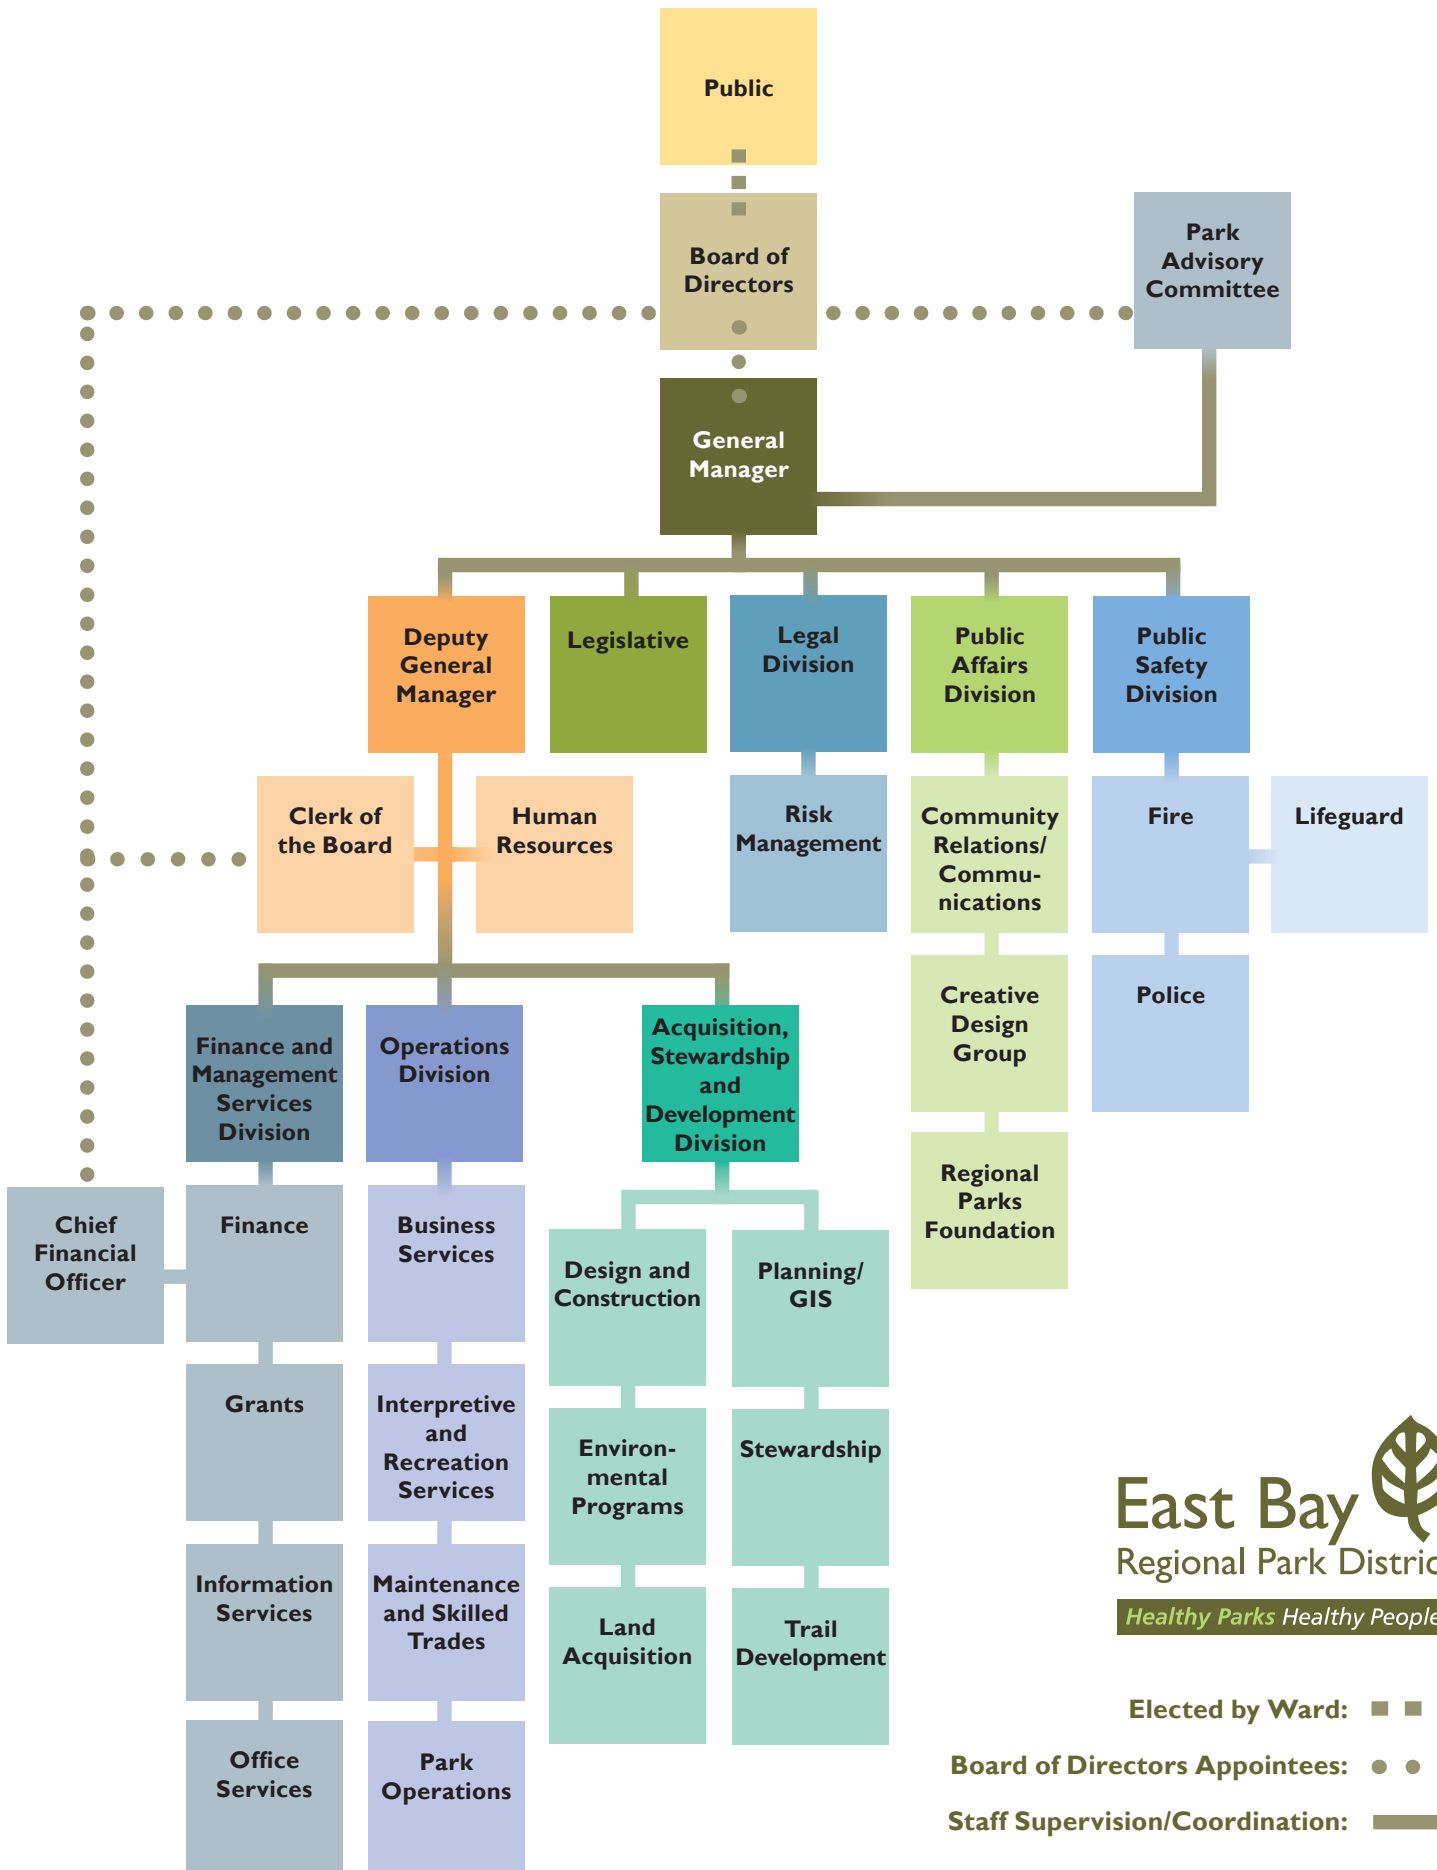

EAST BAY REGIONAL PARK DISTRICT ORGANIZATION CHART

Elected by Ward: ■ ■ ■
 Board of Directors Appointees: ● ● ●
 Staff Supervision/Coordination: —