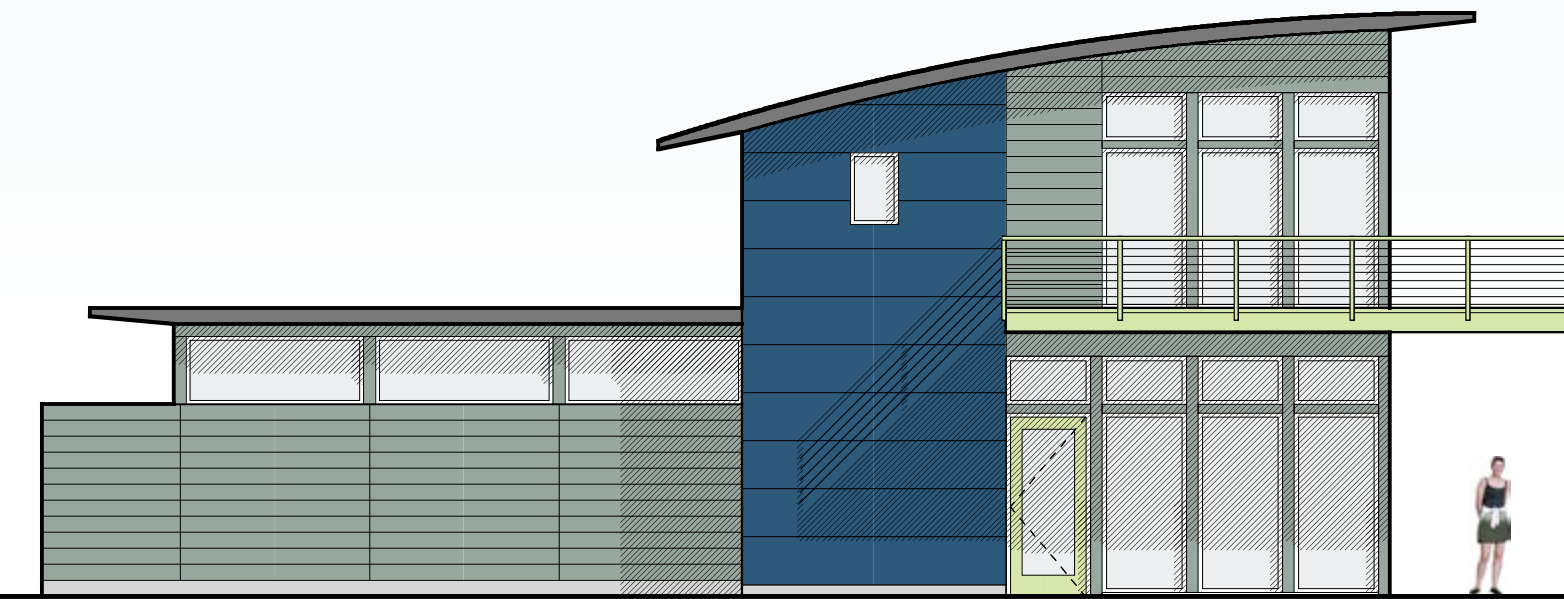

Building 2

Small Staging Area

Building 1

Entry Plaza

EAST BAY REGIONAL PARK DISTRICT
2950 PERALTA OAKS COURT, OAKLAND, CA 94605 510/635-0135

West Elevation
TIDEWATER AQUATIC CENTER
April 10, 2006