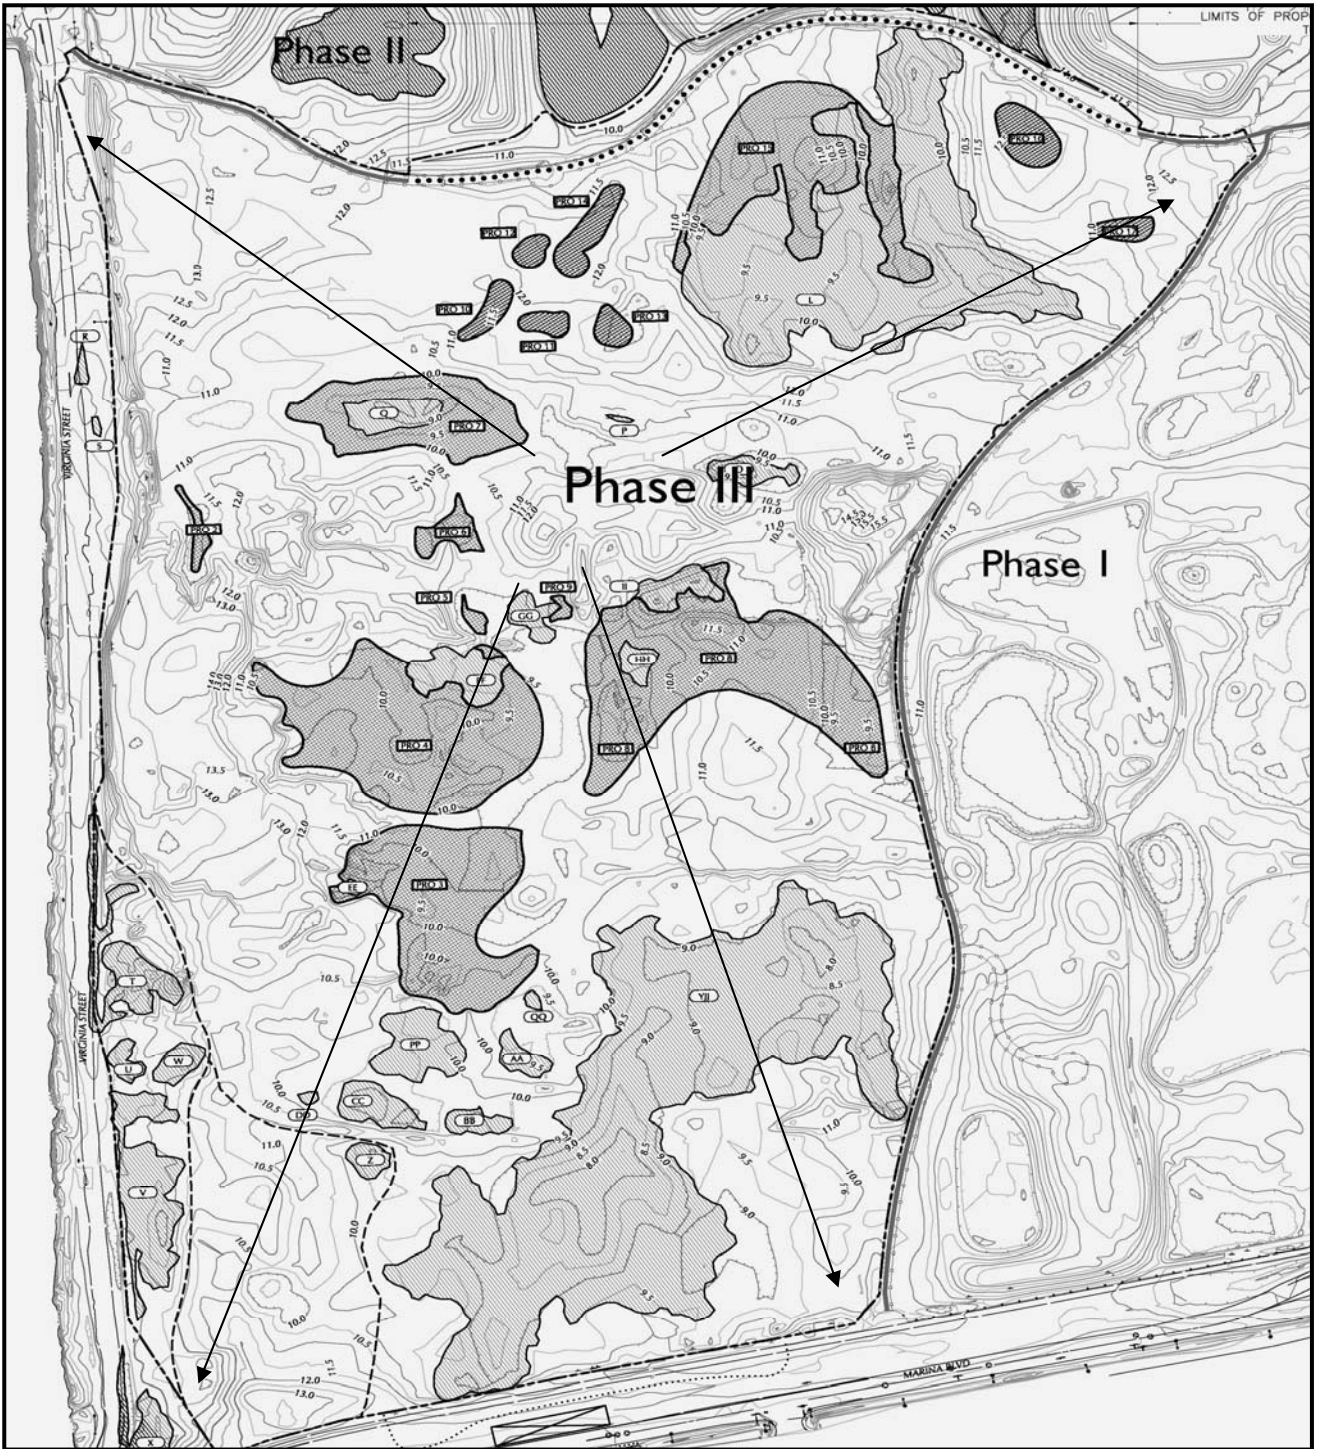

Eastshore State Park

Berkeley Meadow Phase III Restoration Project

- Existing Wetlands
- Proposed Wetlands