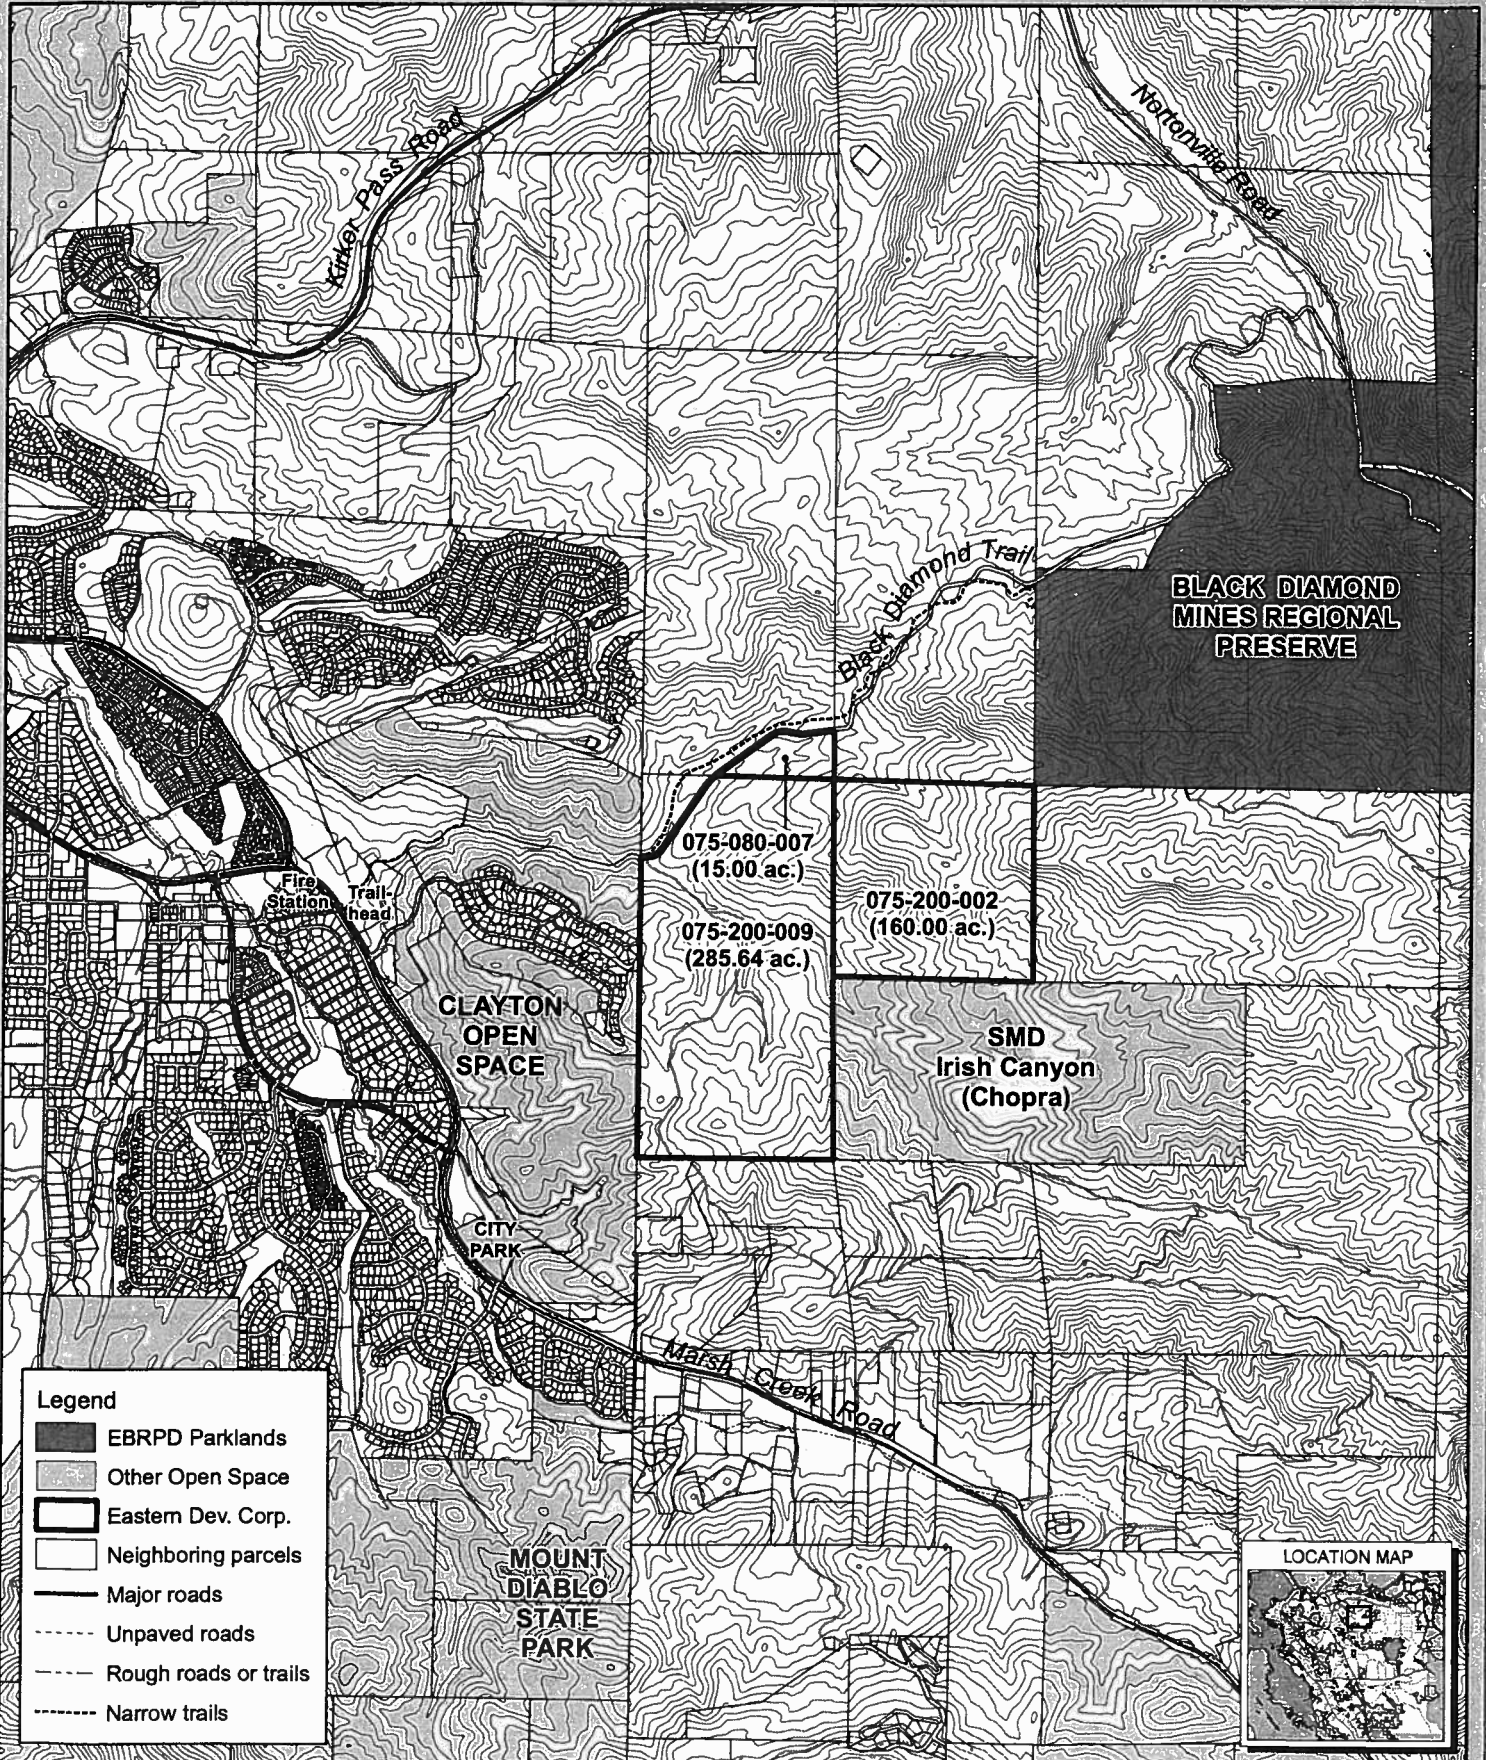

EBRPD
 July 08, 2010
 t:/stone/mxd/projects/landacp/
 bd_EasternDevCorp-b+w.mxd

BLACK DIAMOND MINES REGIONAL PRESERVE

Eastern Development Corporation - ANG
 (460.64 acres total)

Legend

- EBRPD Parklands
- Other Open Space
- Eastern Dev. Corp.
- Neighboring parcels
- Major roads
- Unpaved roads
- Rough roads or trails
- Narrow trails