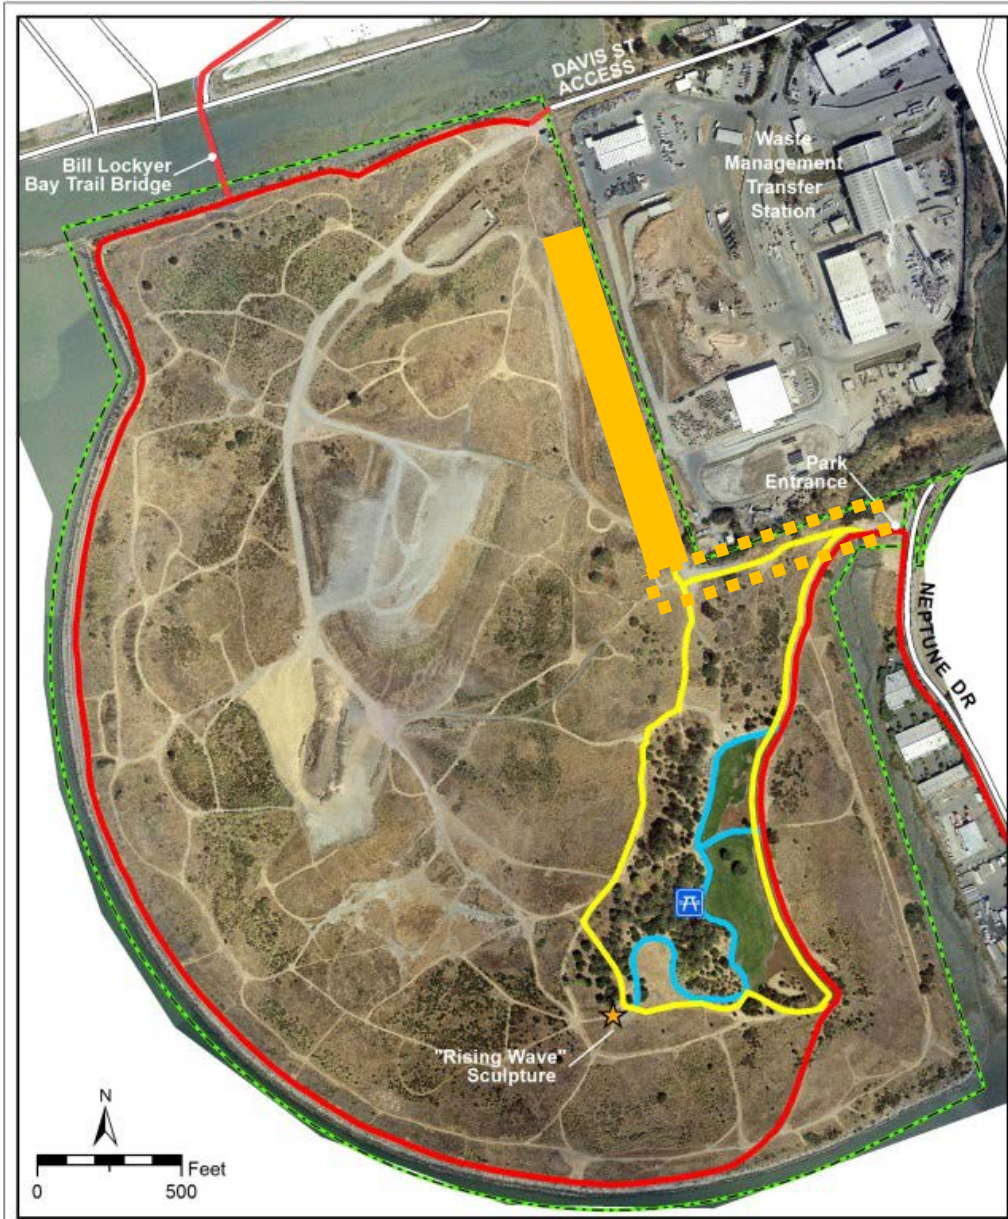

Oyster Bay Regional Shoreline

Map of Temporary Trail Closure

 Tree Planting Project Area

 Temporary Trail Closure

Existing Picnic Area

San Francisco Bay Trail

Interpretive Loop Trail

Other Paved Trail

Park Boundary