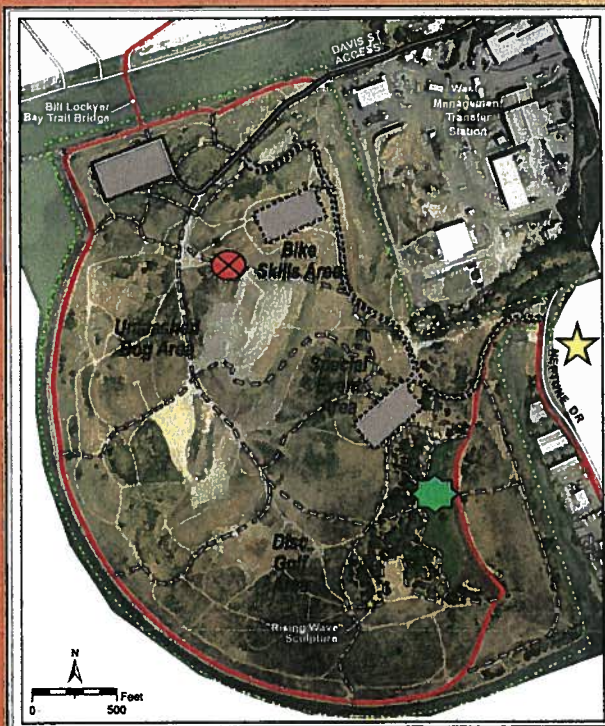

# Oyster Bay Bicycle Skills Area

Sunday, April 27, 2014 ♦ 10 a.m. - noon

Imagine the Bicycle Skills Area at Oyster Bay Regional Shoreline! District staff and Hilride Consultants want to hear your ideas about the features that you would like included in this new and exciting park feature.

## MEETING INFORMATION

- ★ Park on Neptune Drive and follow the path to the
- ★ Group Picnic Area. We will walk to the general location of
- ✕ The Bicycle Skills Area for presentations from the District & Hilride, and to hear your ideas!