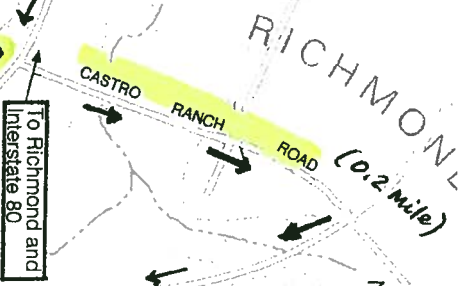

FROM I-80, GO SOUTH ON SAN PABLO DAM RD, LEFT ON CASTRO RANCH ROAD.

* Detour *

USE THIS ENTRANCE FOR THE WORKSHOP.

Fern Cottage- WORKSHOP LOCATION.

SAN PABLO DAM RD/MAIN ENTRANCE IS CLOSED DUE TO EBMUD PROJECT. FOLLOW ORANGE DETOUR SIGNS FOR DIRECTIONS. FROM ORINDA, DRIVE NORTH ON SAN PABLO DAM RD, DRIVE 0.6 MI PAST PARK ENTRANCE; TURN RIGHT ON CASTRO RANCH ROAD; TURN RIGHT ON HILLSIDE DRIVE TO PARK ENTRANCE; FERN COTTAGE WILL BE ON THE RIGHT SIDE.