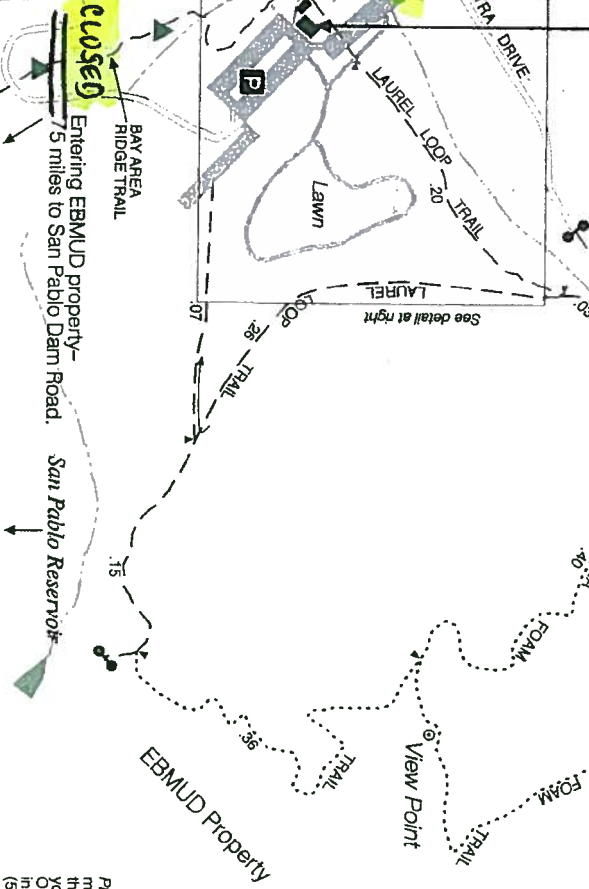

FROM I-80, GO SOUTH ON SAN PABLO DAM RD, LEFT ON CASTRO RANCH ROAD.

* Detour *

USE THIS ENTRANCE FOR THE WORKSHOP.

Fern Cottage- WORKSHOP LOCATION.

SAN PABLO DAM RD/MAIN ENTRANCE IS CLOSED DUE TO EBMUD PROJECT. FOLLOW ORANGE DETOUR SIGNS FOR DIRECTIONS. FROM ORINDA, DRIVE NORTH ON SAN PABLO DAM RD, DRIVE 0.6 MI PAST PARK ENTRANCE; TURN RIGHT ON CASTRO RANCH ROAD; TURN RIGHT ON HILLSIDE DRIVE TO PARK ENTRANCE; FERN COTTAGE WILL BE ON THE RIGHT SIDE.