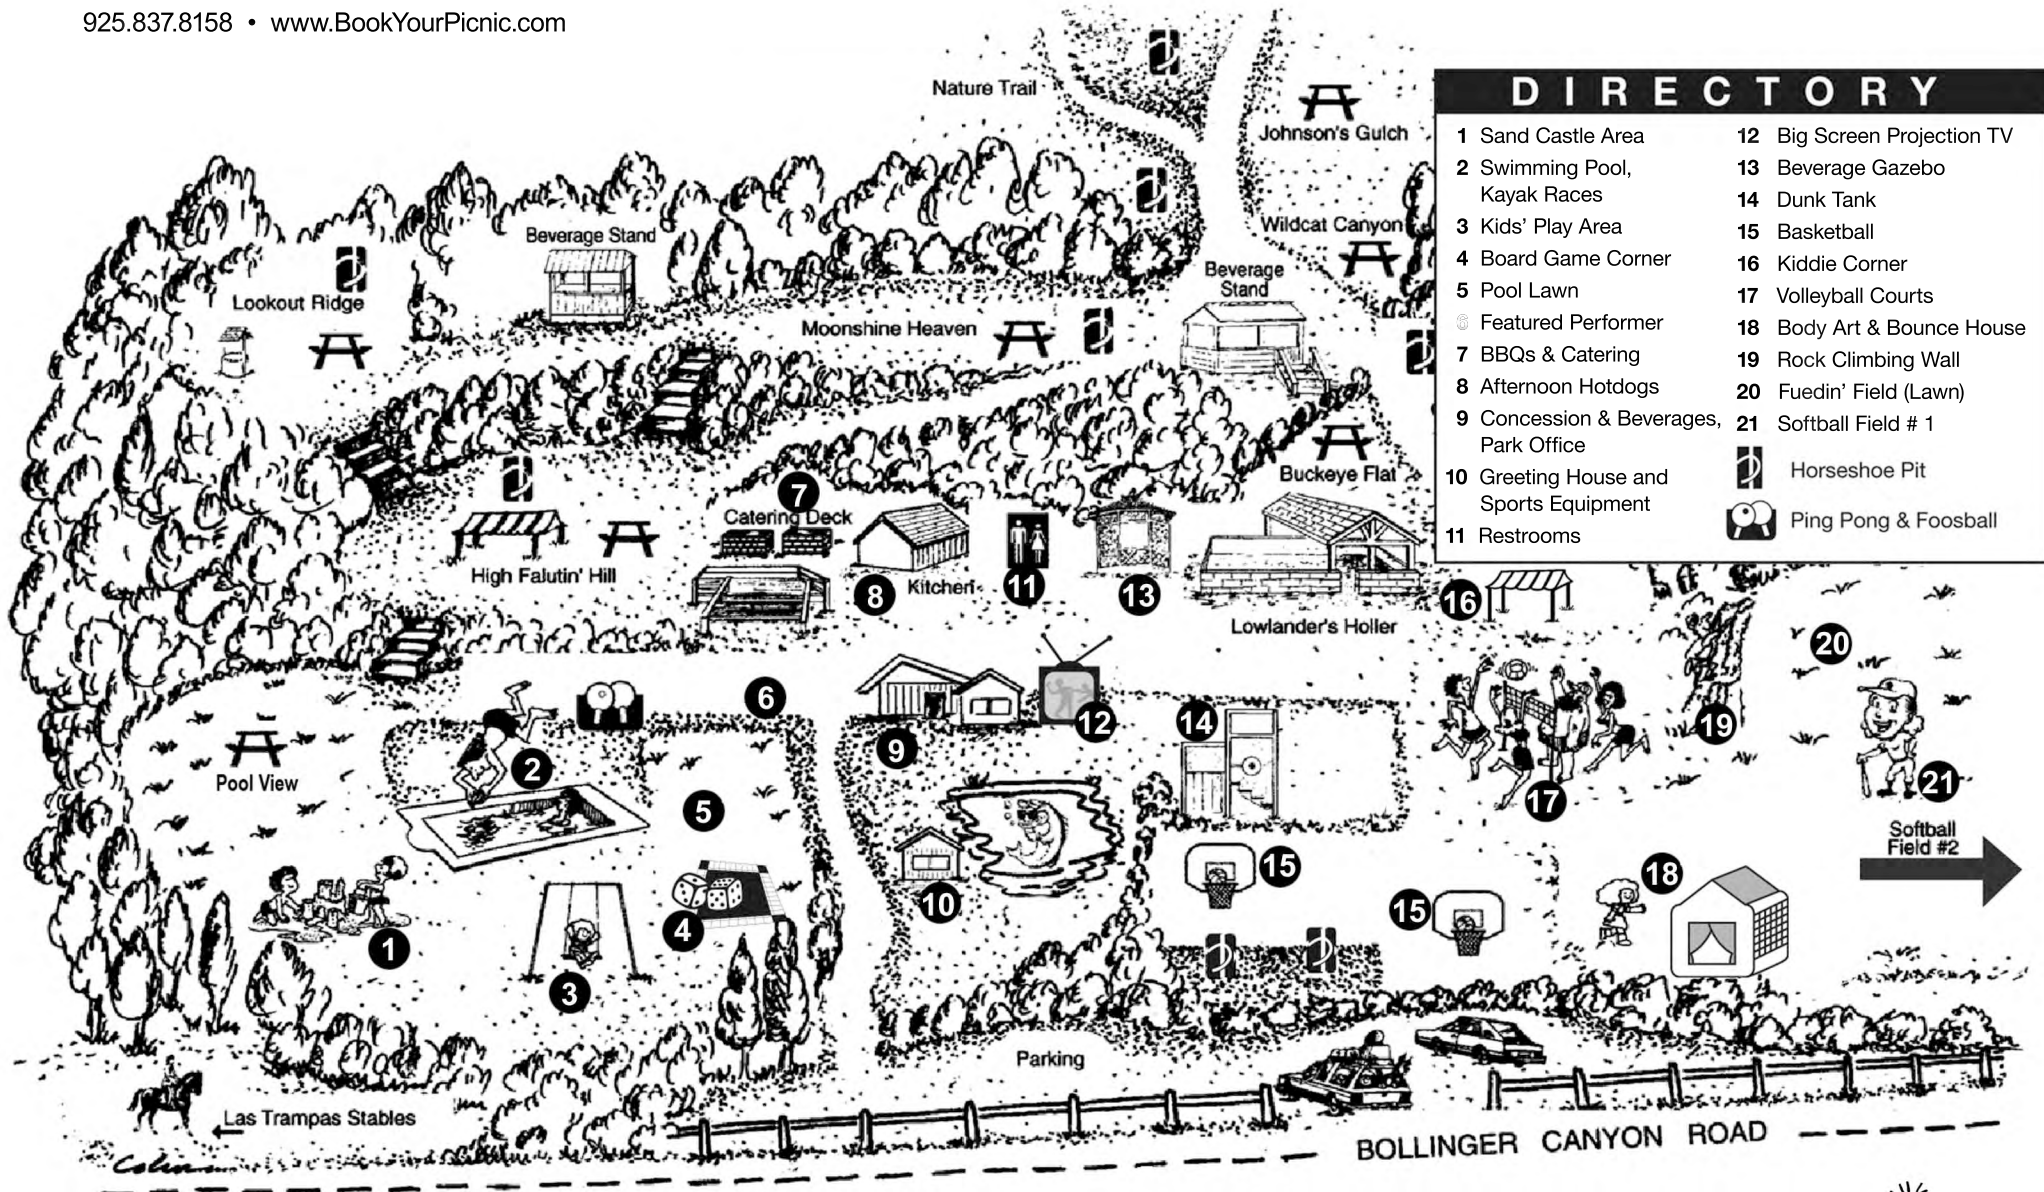

The Ranch at Little Hills

SAN RAMON • CALIFORNIA

18013 Bollinger Canyon Road • San Ramon, CA 94583

925.837.8158 • www.BookYourPicnic.com

DIRECTORY

- | | |
|--|-----------------------------|
| 1 Sand Castle Area | 12 Big Screen Projection TV |
| 2 Swimming Pool, Kayak Races | 13 Beverage Gazebo |
| 3 Kids' Play Area | 14 Dunk Tank |
| 4 Board Game Corner | 15 Basketball |
| 5 Pool Lawn | 16 Kiddie Corner |
| 6 Featured Performer | 17 Volleyball Courts |
| 7 BBQs & Catering | 18 Body Art & Bounce House |
| 8 Afternoon Hotdogs | 19 Rock Climbing Wall |
| 9 Concession & Beverages, Park Office | 20 Fuedin' Field (Lawn) |
| 10 Greeting House and Sports Equipment | 21 Softball Field # 1 |
| 11 Restrooms | Horseshoe Pit |
| | Ping Pong & Foosball |

The Ranch at Little Hills is a public facility operated for East Bay Regional Park District by The California Parks Company.

East Bay
Regional Park District

THE CALIFORNIA
PARKS COMPANY