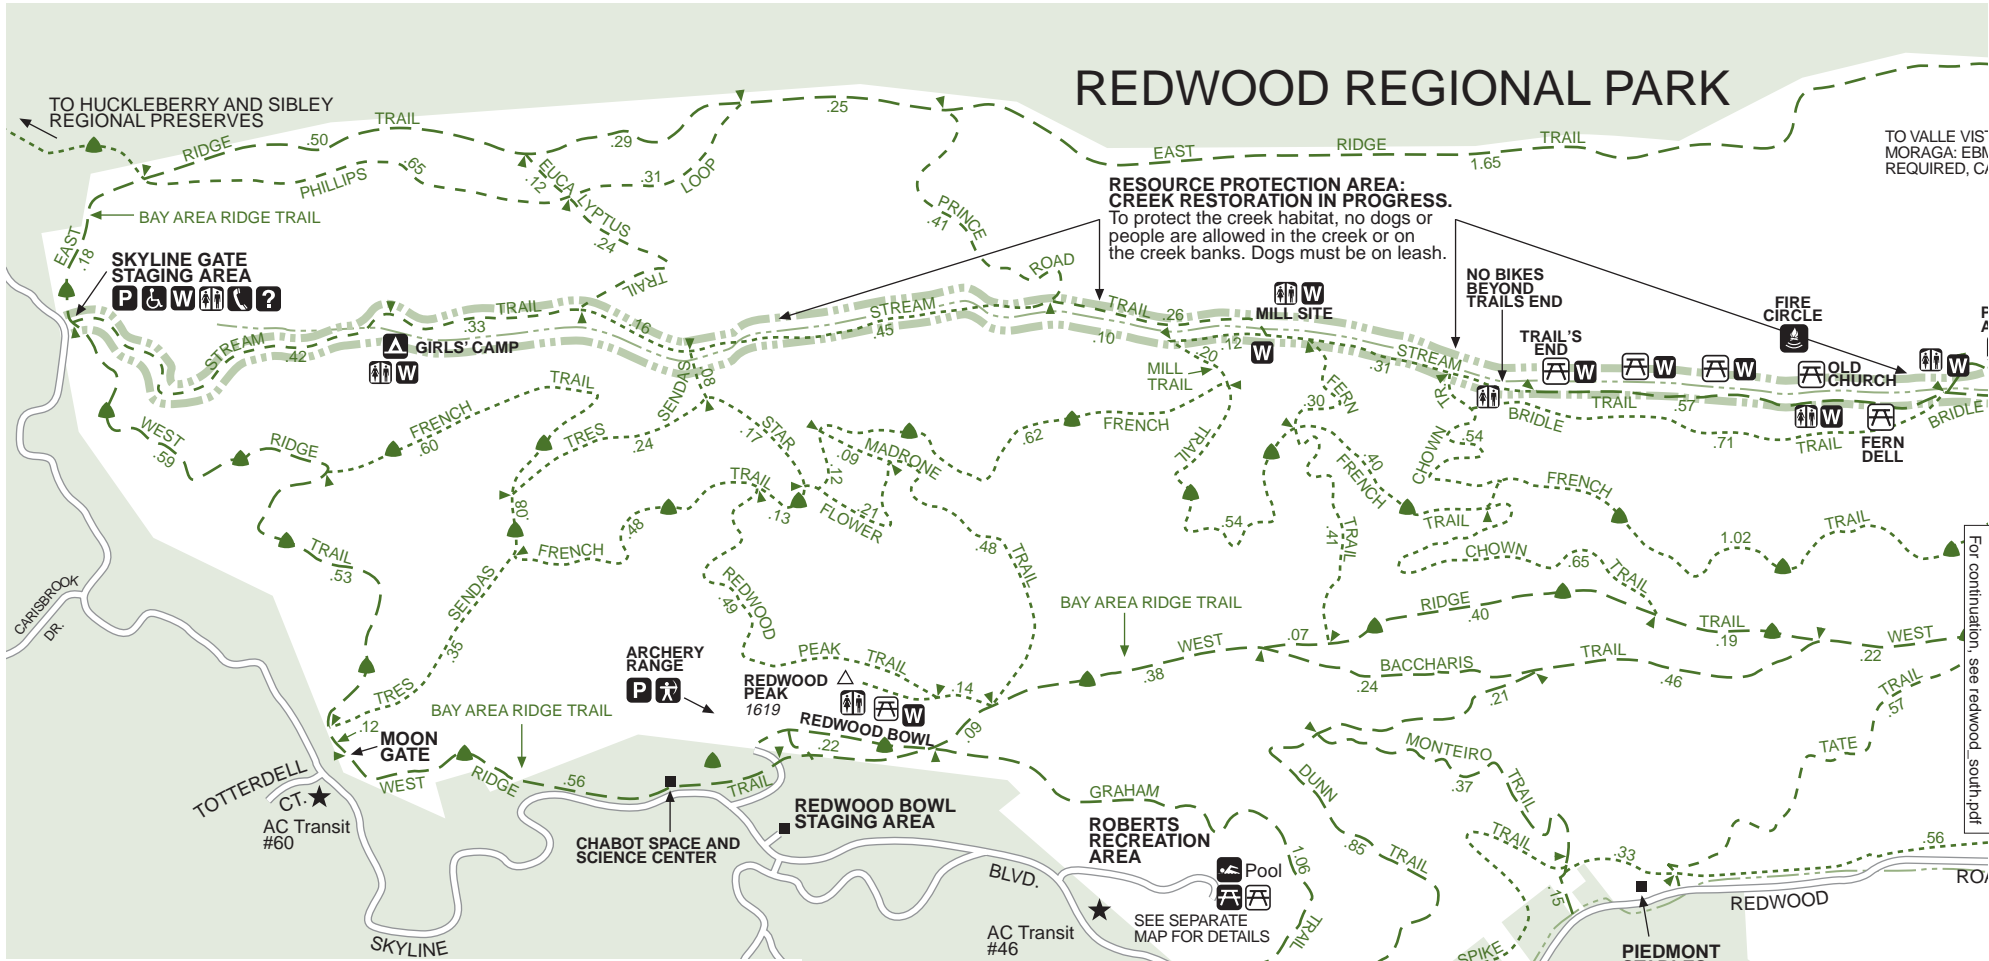

# REDWOOD REGIONAL PARK

## LEGEND

- Hikers & Horses (Narrow Gauge)
- Hikers & Horses (Fire Road)
- Hikers Only
- Bicycles Permitted (Not Permitted Elsewhere)
- Skyline National Rec. Trail or Bay Area Ridge Trail
- Paved Road
- Creek or Stream
- Resource Protection Area
- Parking
- Restrooms
- Drinking Water
- Phone
- Information
- Disabled Accessible
- Archery Range
- Equestrian Staging
- Picnic
- Reservable Picnic
- Reservable Group Camp
- Swimming Pool
- Amphitheater
- Bus Stop

Mileages courtesy Hal MacDonald, EBRPD volunteer.