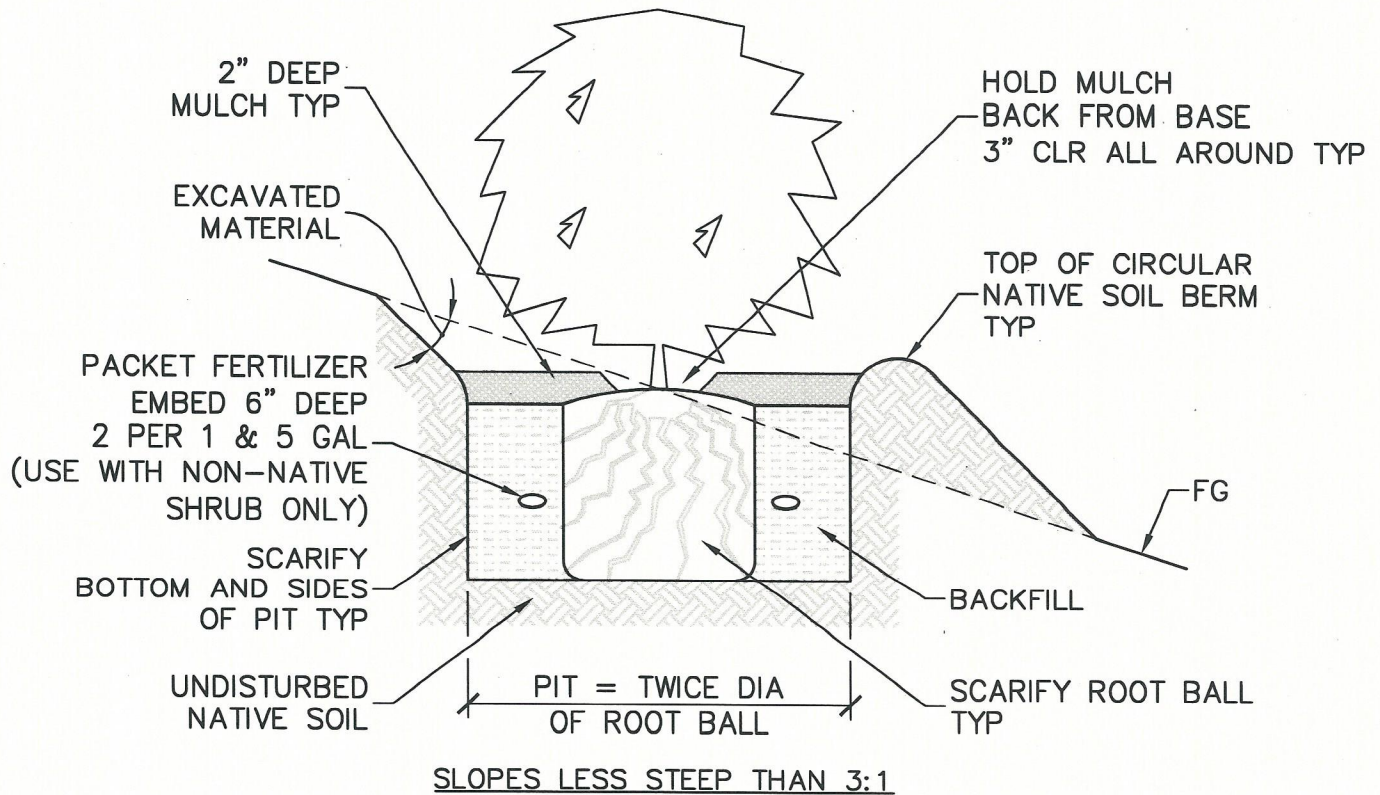

NOTES:

1. SEE DIST STD PLAN 601 FOR PLANTING NOTES.
2. SEE DIST STD PLAN 603 SHEET 2 FOR SLOPE AREA PLANTING.

	SHRUB PLANTING						STD PLAN
	DRAWN	CR	KEY	REVISIONS	DATE	APPROVED	603
	CHECKED	GG		ORIGINAL ISSUE	03-23-16	 ROB LIM, PE, CHIEF OF DESIGN & CONSTRUCTION DATE 3/23/16	SHEET 1 OF 2
	OPERATIONS	DC					NOT TO SCALE
EAST BAY REGIONAL PARK DISTRICT – STANDARD PLANS							

NOTES:

1. SEE DIST STD PLAN 601 FOR PLANTING NOTES.

SHRUB PLANTING

DRAWN	CR	KEY	REVISIONS	DATE	APPROVED
CHECKED	GG		ORIGINAL ISSUE	03-23-16	<i>Rob Lim</i>
OPERATIONS	DC				ROB LIM, PE, CHIEF OF DESIGN & CONSTRUCTION
					DATE 3/23/16

STD PLAN

603

SHEET 2 OF 2
NOT TO SCALE