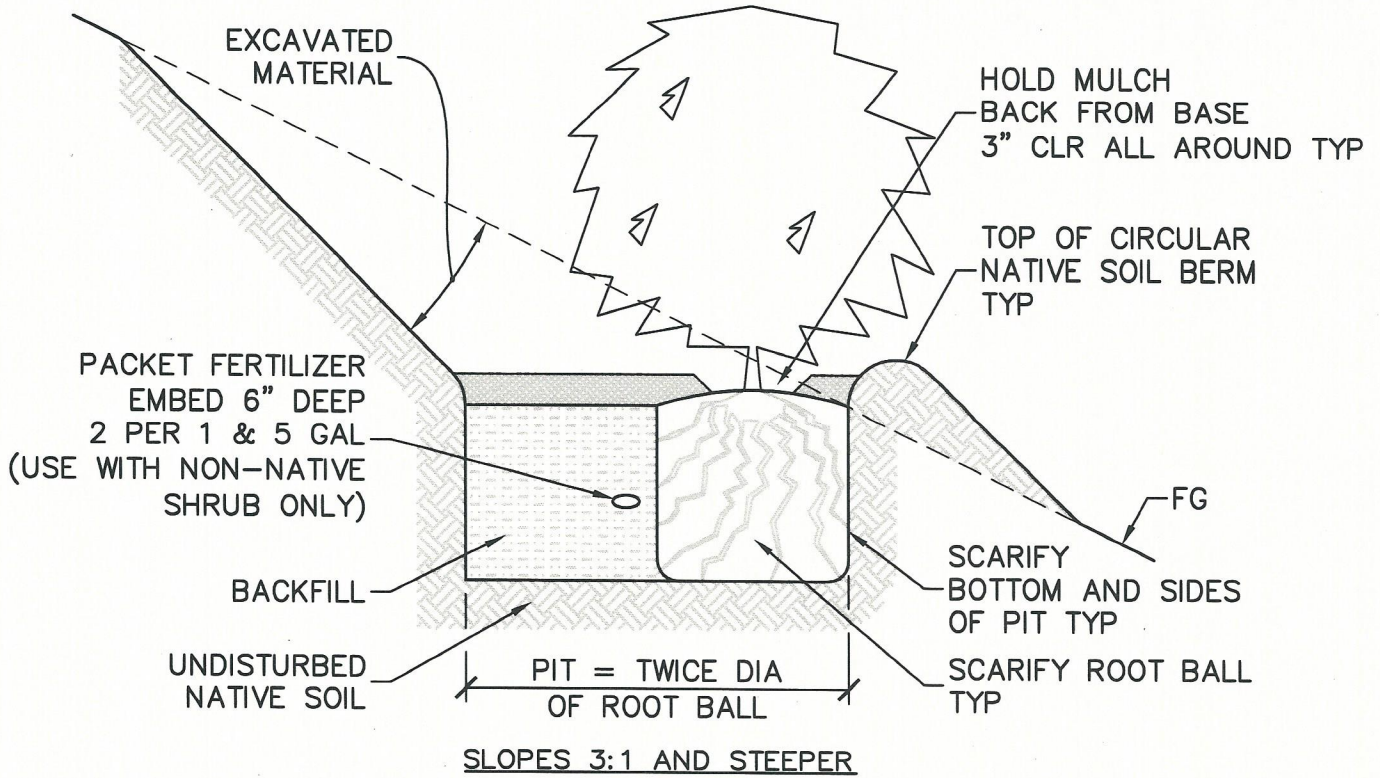

NOTES:

1. SEE DIST STD PLAN 601 FOR PLANTING NOTES.
2. SEE DIST STD PLAN 603 SHEET 2 FOR SLOPE AREA PLANTING.

	SHRUB PLANTING						STD PLAN
	DRAWN	CR	KEY	REVISIONS	DATE	APPROVED	603
	CHECKED	GG		ORIGINAL ISSUE	03-23-16	 ROB LIM, PE, CHIEF OF DESIGN & CONSTRUCTION DATE 3/23/16	SHEET 1 OF 2
	OPERATIONS	DC					NOT TO SCALE
EAST BAY REGIONAL PARK DISTRICT – STANDARD PLANS							

NOTES:

1. SEE DIST STD PLAN 601 FOR PLANTING NOTES.

SHRUB PLANTING

DRAWN	CR	KEY	REVISIONS	DATE	APPROVED
CHECKED	GG		ORIGINAL ISSUE	03-23-16	<i>Rob Lim</i>
OPERATIONS	DC				ROB LIM, PE, CHIEF OF DESIGN & CONSTRUCTION
					DATE 3/23/16

STD PLAN

603

SHEET 2 OF 2
NOT TO SCALE